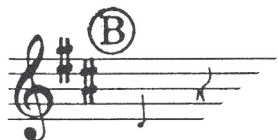

浪花節だよ人生は

細川たかし・木村友衛・歌

作曲 四方章人
編曲 宮下博

Tpet. 1

Rumba (♩=132)

SAMPLE