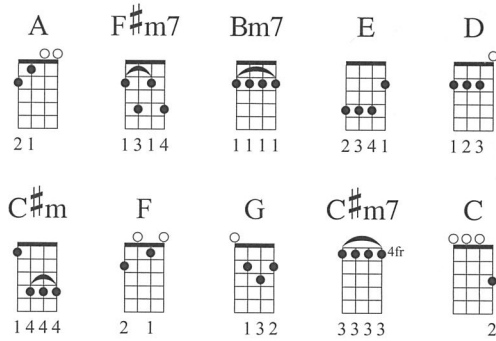

Back to You

Words and Music by
John Mayer

Intro **A** | | **F#m7** | | **Bm7** | **E** | **F#m7** | ||

Verse 1

A | | | |
 Back to you. It always comes around.

F#m7 | | | **Bm7**
 Back to you. I tried to forget you,

| **E**
 I tried to stay away,

| **F#m7** | |
 But it's too late.

A | | | |
 Over you, I'm never over,

F#m7 | | | **Bm7**
 Over you. There's something about you,

| **E**
 It's just the way you move,

| **F#m7** | | ||
 The way you move me.