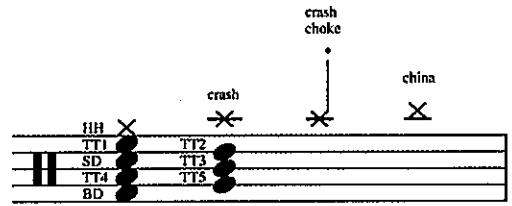

Battery

Words and Music by James Hetfield and Lars Ulrich

LEGEND

Intro

Moderately slow ♩ = 76

Slightly faster ♩ = 80

Interlude

Faster ♩ = 195

12

Play 8 times

3

*Set hi-hat clutch loosely closed.

Verse

1. Lash-ing out the ac-tion, re-