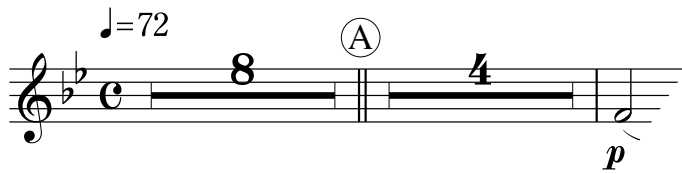

糸

中島みゆき

Baritone Saxophone in E^b
(Option for Duet)