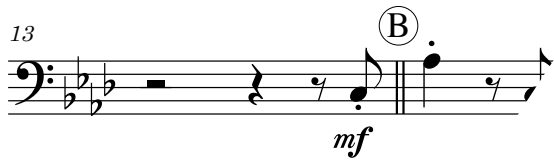

海に見える街

Bass Trombone
(Option for Duet)

$\text{♩} = 104$