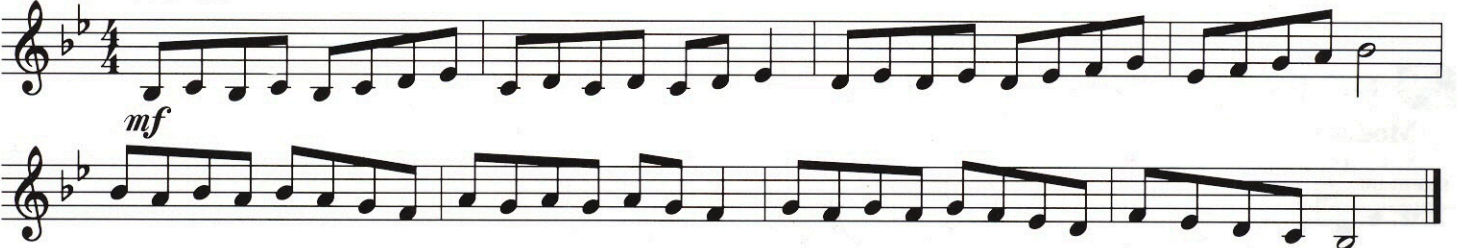

27 TURNING YOU LOOSE

Moderato