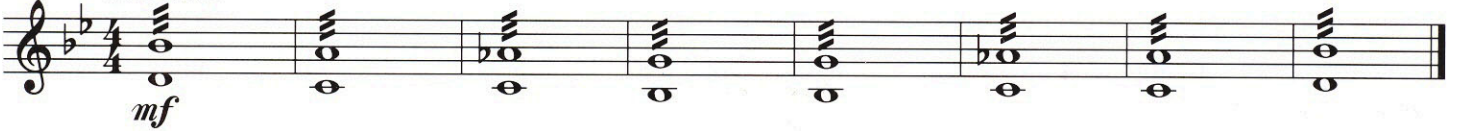

**G MINOR
KEY SIGNATURE**

G minor has the same key signature as **Bb major**.

TEMPO

Accelerando (accel.) - Gradually increase the tempo.

22 WARM-UP - Band Arrangement

Andante

23 G NATURAL MINOR SCALE SKILL

24 G HARMONIC MINOR SCALE SKILL