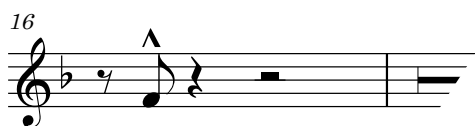

「情熱大陸」メインテ

Mallet Percussion
(Option for Duet)

Tempo Rubato (♩=66)