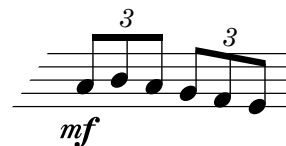

「情熱大陸」メインテ

Mallet Percussion
(Option for Duet)

Tempo Rubato (♩=66)