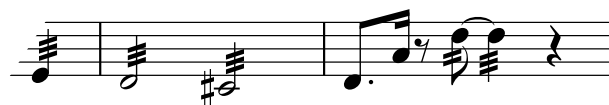

「情熱大陸」メインテ

Mallet Percussion
(Option for Duet)

Tempo Rubato (♩=66)