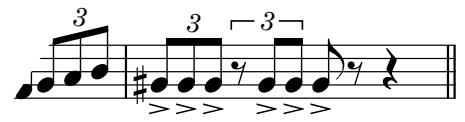

「情熱大陸」メインテ

Oboe (Option for Duet)

Tempo Rubato (♩=66)