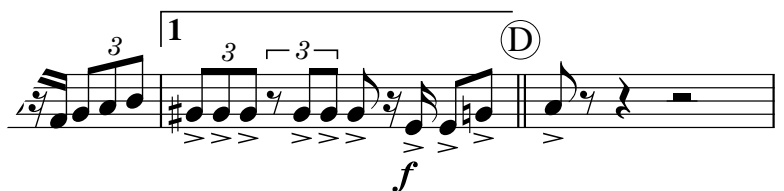

「情熱大陸」メインテ

Oboe (Option for Duet)

Tempo Rubato (♩=66)