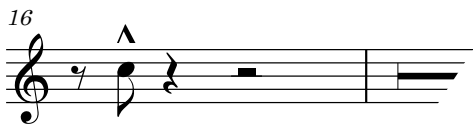

「情熱大陸」メインテ

Oboe (Option for Duet)

Tempo Rubato (♩=66)