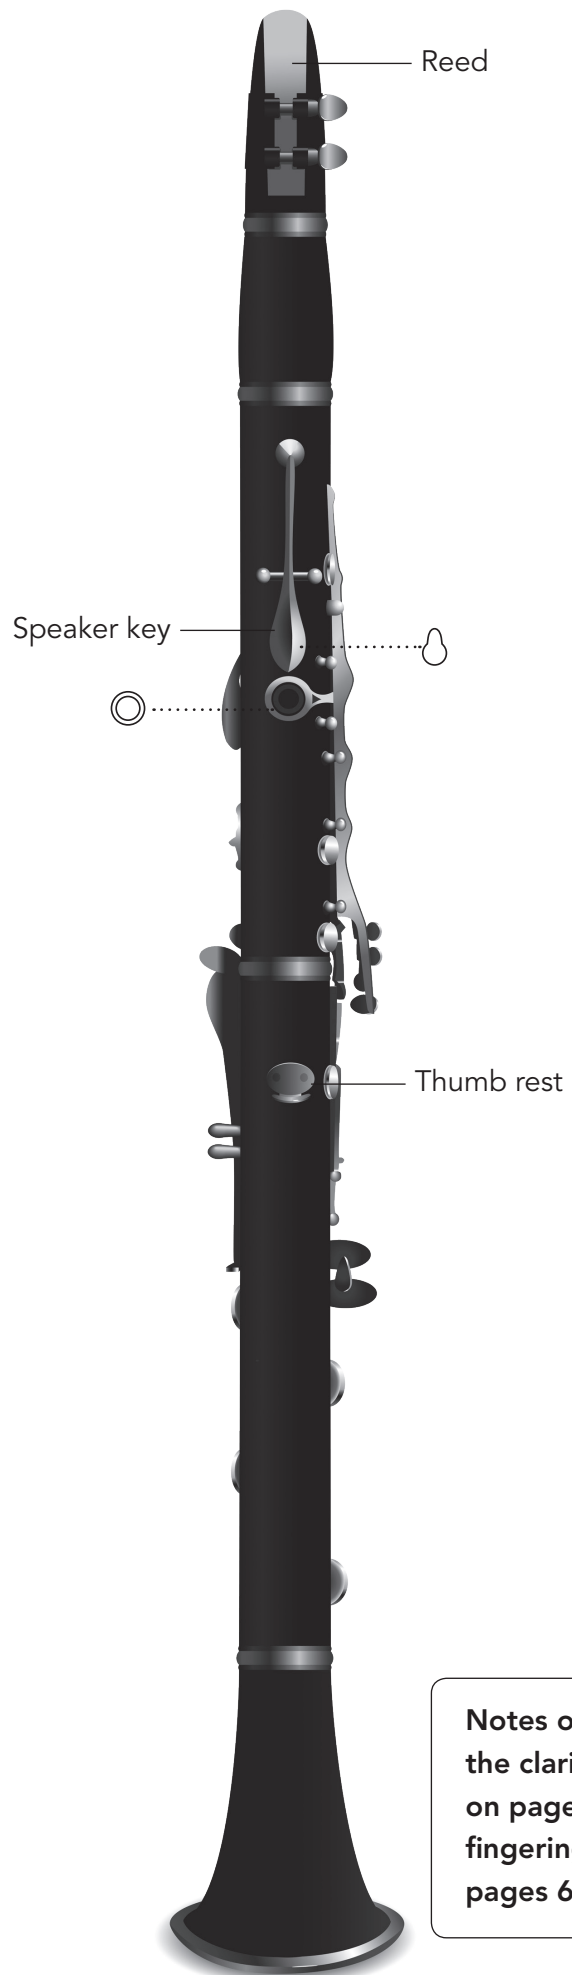

The clarinet

Notes on assembling the clarinet are on page 61 and a fingering chart is on pages 62 and 63.

Minuet 

Johann Sebastian Bach

Moderato grazioso

Activity box

- Here's a little project for you: try to find out when the clarinet was invented and who invented it. Early clarinets were made out of a lovely coloured wood, and weren't black as they are today – can you find out what wood it was?
- Choose your favourite scale and play it beginning on the highest note and then going down and up (rather than up and down!)
- Now play it in the character of all the pieces in this stage; like a dinosaur, creepily, like a cowboy, elegantly ...
- Choose your favourite arpeggio and play it as smoothly as possible, like melted chocolate.
- What does **Andante** mean? _____
- What is a key signature? _____
- Clap the following rhythm and write the counting beneath the music:

- Try writing a gloomy piece this time and remember to give it a title.
_____ by _____

Fingering chart

Chalumeau register →

E	F	F#	G	G#

Throat notes →

E	F	F#	G	G#