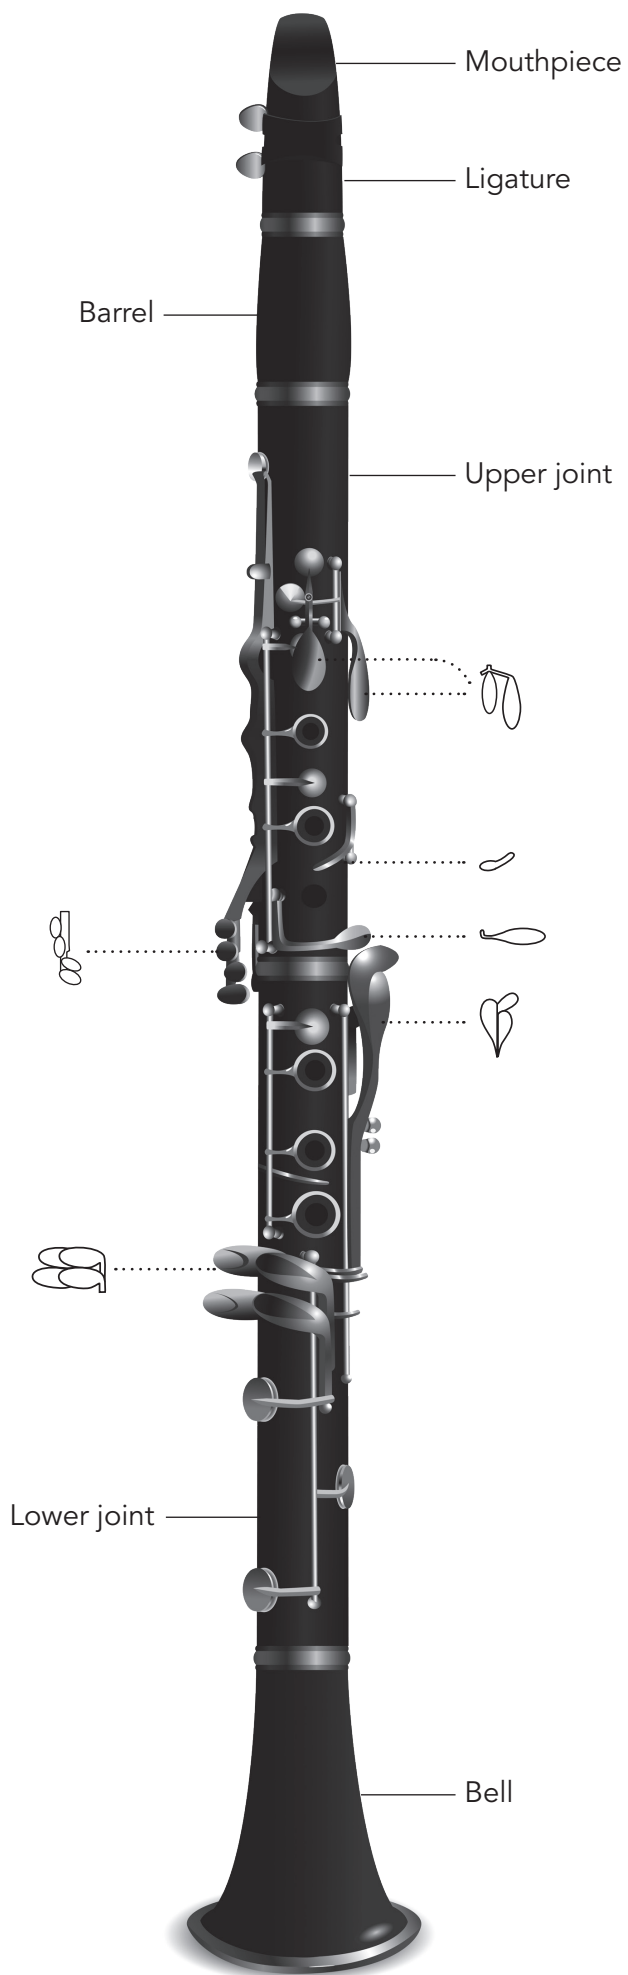

The clarinet

Notes on assembling the clarinet are on page 61 and a fingering chart is on pages 62 and 63.

Minuet 

Johann Sebastian Bach

Moderato grazioso

Activity box

- Here's a little project for you: try to find out when the clarinet was invented and who invented it. Early clarinets were made out of a lovely coloured wood, and weren't black as they are today – can you find out what wood it was?
- Choose your favourite scale and play it beginning on the highest note and then going down and up (rather than up and down!)
- Now play it in the character of all the pieces in this stage; like a dinosaur, creepily, like a cowboy, elegantly ...
- Choose your favourite arpeggio and play it as smoothly as possible, like melted chocolate.
- What does **Andante** mean? _____
- What is a key signature? _____
- Clap the following rhythm and write the counting beneath the music:

- Try writing a gloomy piece this time and remember to give it a title.
_____ by _____

Fingering chart

Chalumeau register →

E	F	F#	G	G#

Throat notes →

E	F	F#	G	G#