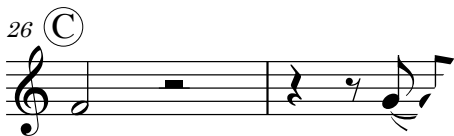

アンダー・ザ・シー
Under the Sea

Oboe (Option for Duet)

$\text{♩} = 100$

Ⓐ 2nd time only