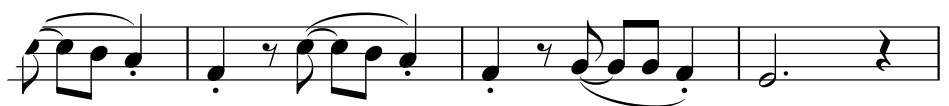

アンダー・ザ・シー
Under the Sea

Oboe (Option for Duet)

$\text{♩} = 100$

Ⓐ 2nd time only